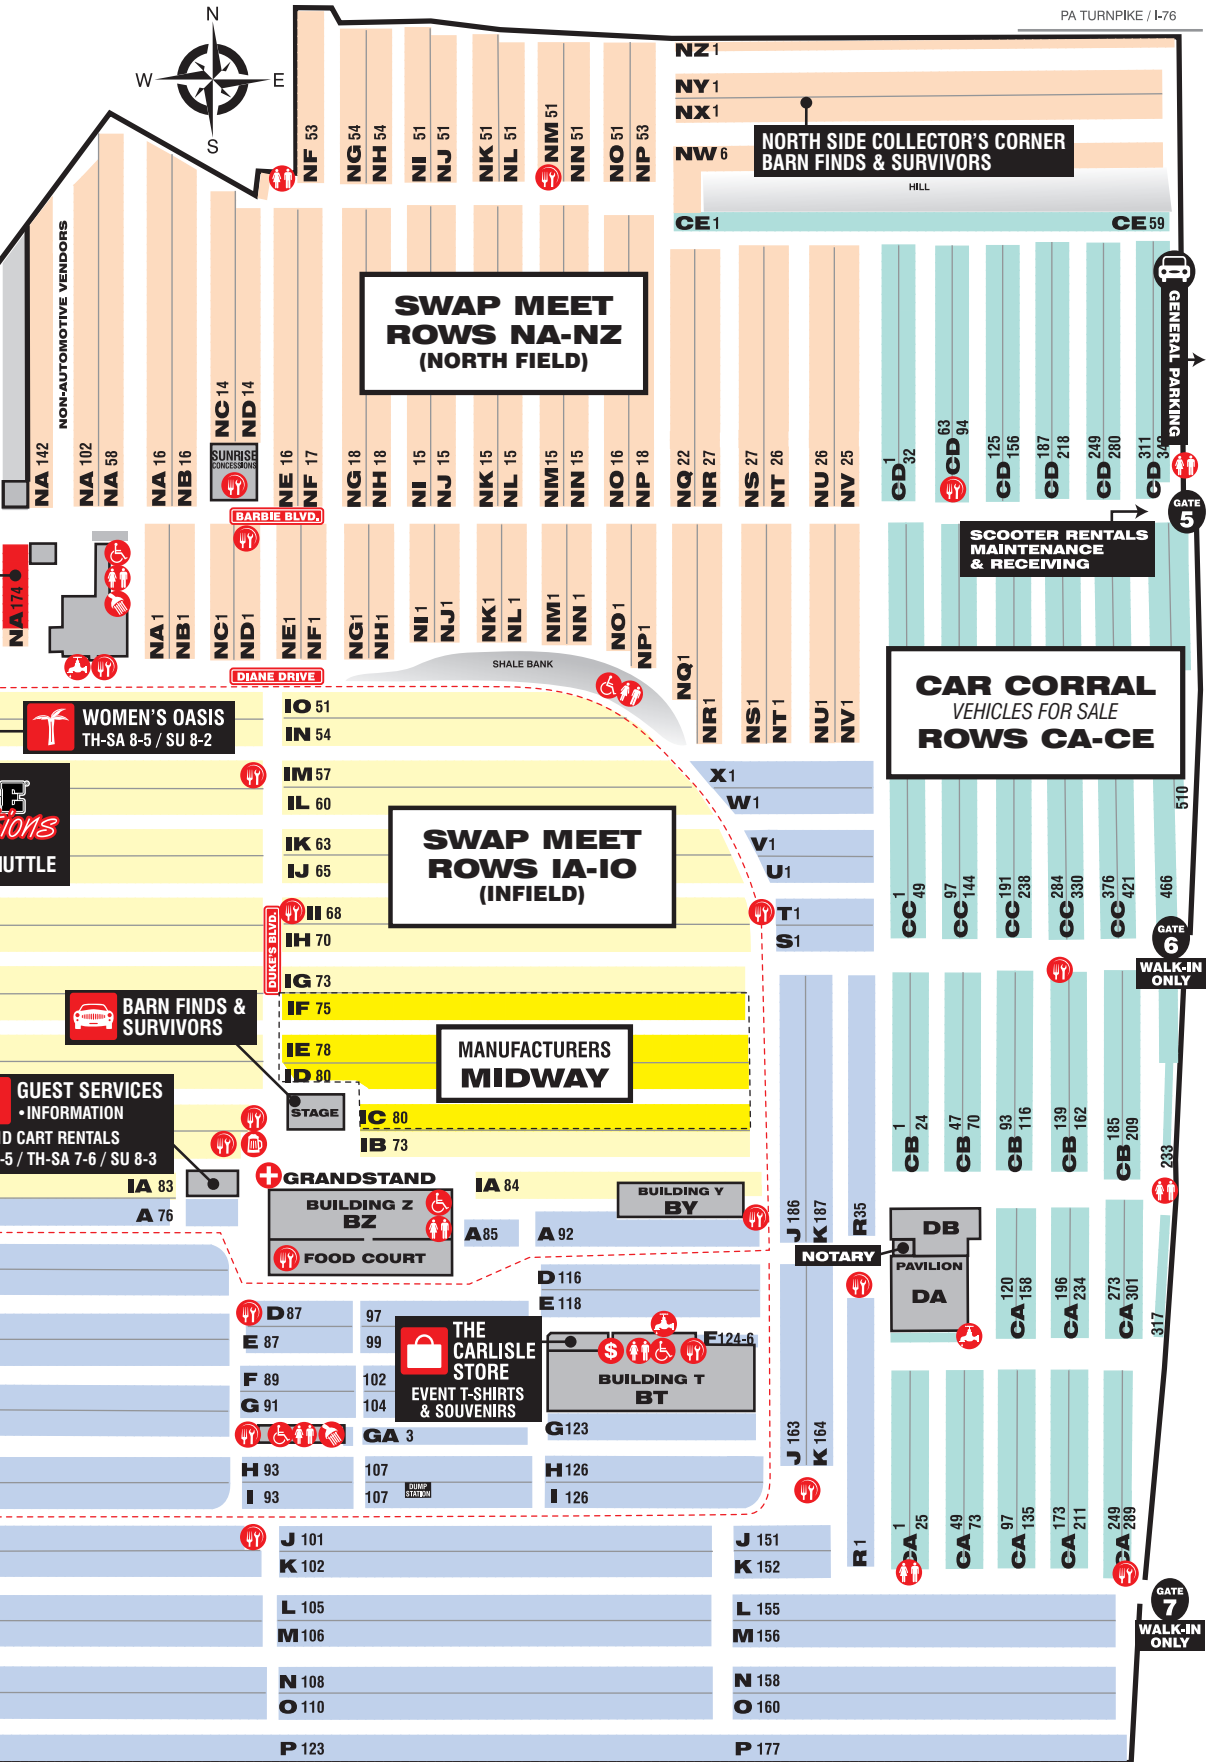

**SWAP MEET
ROWS NA-NZ
(NORTH FIELD)**

**SWAP MEET
ROWS IA-IO
(INFIELD)**

**CAR CORRAL
VEHICLES FOR SALE
ROWS CA-CE**

WOMEN'S OASIS
TH-SA 8-5 / SU 8-2

BARN FINDS & SURVIVORS

GUEST SERVICES
- INFORMATION
D CART RENTALS
-5 / TH-SA 7-6 / SU 8-3

**MANUFACTURERS
MIDWAY**

**THE CARLISLE
STORE**
EVENT T-SHIRTS
& SOUVENIRS

**SCOOTER RENTALS
MAINTENANCE
& RECEIVING**

**NORTH SIDE COLLECTOR'S CORNER
BARN FINDS & SURVIVORS**

GRANDSTAND
BUILDING Z
BZ
FOOD COURT

NOTARY

GENERAL PARKING

**GATE 6
WALK-IN ONLY**

**GATE 7
WALK-IN ONLY**