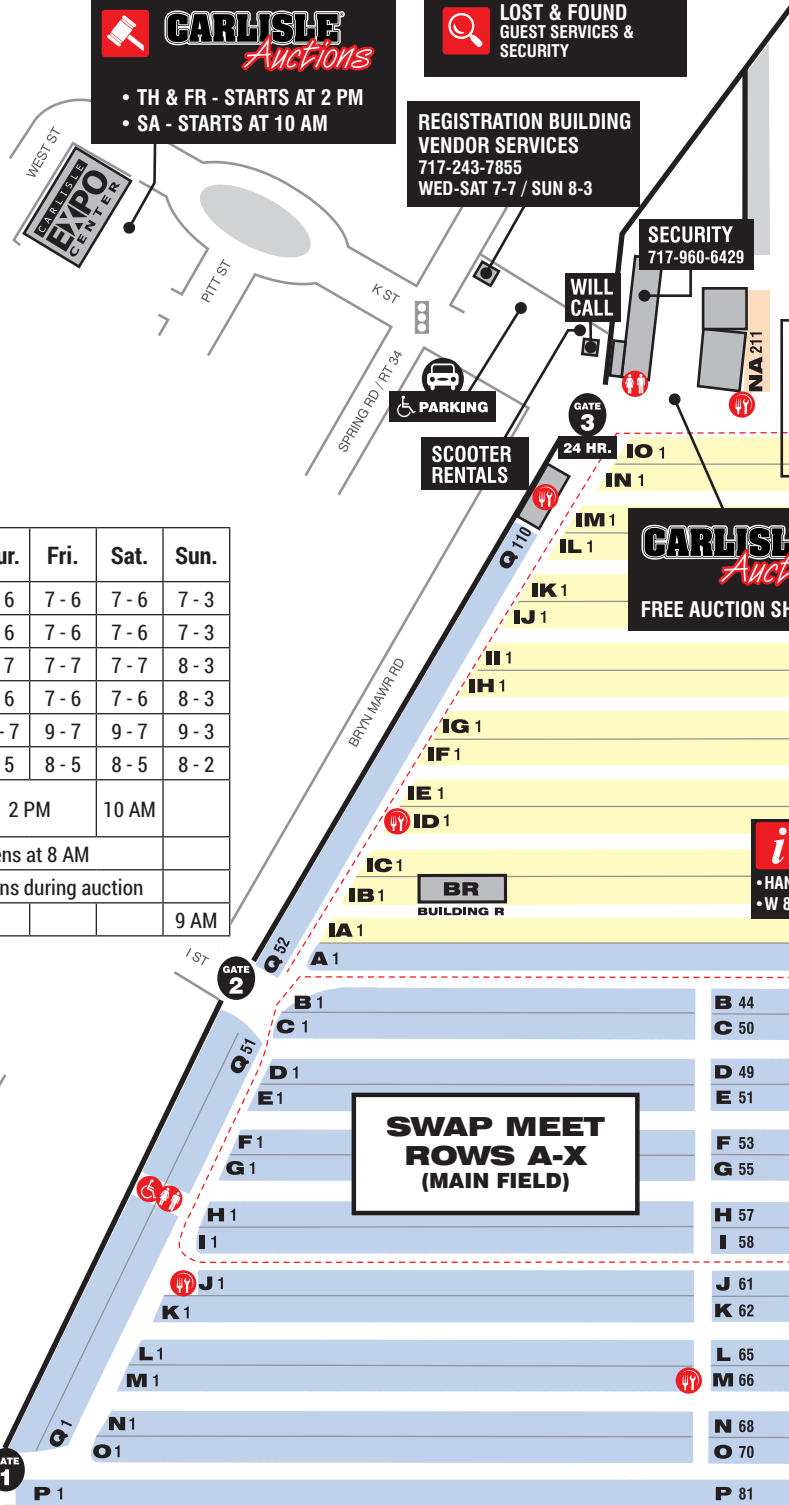

FINDING VENDOR SPACES

1 Vendor List

By Specialty - Page 36
Alphabetical - Page 46

2 Row or Building

ROWS:

- A-X . . . . . Main Field
- IA-IO . . . . . Infield
- NA-NZ . . . . . North Field
- CA-CE . . . . . Car Corral
- MIDWAY . . . . . Manufacturers Midway

BUILDINGS:

- DA-DB . . . . . Car Corral Pavilions
- BR . . . . . Building R
- BT . . . . . Building T
- BY . . . . . Building Y
- BZ . . . . . Building Z (Grandstand)

3 Look at the ground

There is a marker on the ground between every 10 ft. space that shows the row letter(s) and space number.

HOURS

	Wed. Set-Up	Thur.	Fri.	Sat.	Sun.
EVENT HOURS	7-6	7-6	7-6	7-6	7-3
BUILDINGS R, T, Y & Z OPEN	7-6	7-6	7-6	7-6	7-3
VENDOR SERVICES OFFICE	7-7	7-7	7-7	7-7	8-3
GUEST SERVICES	8-5	7-6	7-6	7-6	8-3
NOTARY	10-7	10-7	9-7	9-7	9-3
WOMEN'S OASIS		8-5	8-5	8-5	8-2
AUCTION (Free admission with Fall Carlisle handstamp)		2 PM		10 AM	
AUCTION OFFICE / Expo Center	Opens at 8 AM				
AUCTION SHUTTLE	runs during auction				
WORSHIP SERVICE / Grandstand					9 AM

PARTS HAULING
CALL 717-960-6429

TAXI RIDES (on-site)
CALL 717-960-6429

LOST & FOUND
GUEST SERVICES & SECURITY

CARLISLE Auctions

- TH & FR - STARTS AT 2 PM
- SA - STARTS AT 10 AM

REGISTRATION BUILDING
VENDOR SERVICES
717-243-7855
WED-SAT 7-7 / SUN 8-3

SECURITY
717-960-6429

WILL CALL

PARKING

SCOOTER RENTALS

GATE 3
24 HR.

CARLISLE Auctions
FREE AUCTION SHUTTLE

- **ATM**
  (+ BANK IN BLDG. T)
- **RESTROOMS**
- **WHEELCHAIR ACCESSIBLE**
- **FOOD**
- **SHOWERS**
- **WATER**
- **FIRST AID**
- **TRAM ROUTE**